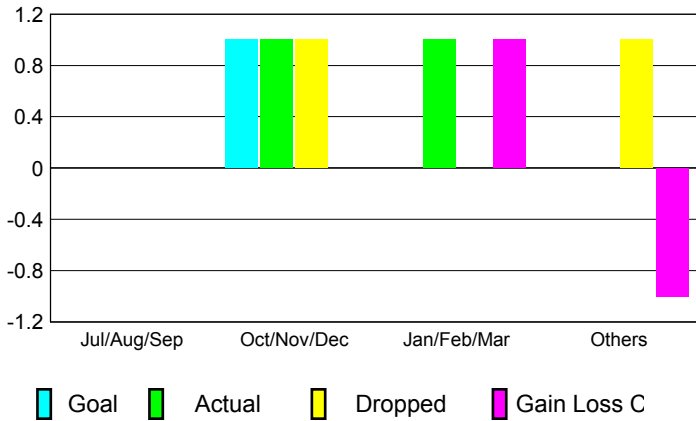

GMT: **Junichi Takata**

Location: **JAPAN**

GMT CA: **5**

CLUBS

Month	New Club Goal	Actual New Clubs	Actual Dropped Clubs	Gain/Loss of Clubs
2012-2013				
Jul/Aug/Sep	0	0	0	0
Oct/Nov/Dec	1	1	1	0
Jan/Feb/Mar	0	1	0	1
Apr/May/Jun	0	0	1	-1
Totals	1	2	2	0

Club Results 2012-2013
Goal, New, Dropped, Gain/Loss

YTD Status Quo Clubs 2012-2013

Status Quo Clubs Compared to Status Quo Members

Club Gain/Loss 2012-2013

MEMBERSHIP

Month	Net Memb Goal	Actual New Memb	Actual Dropped Memb	Gain/Loss of Memb
2012-2013				
Jul/Aug/Sep	50	175	53	122
Oct/Nov/Dec	40	111	125	-14
Jan/Feb/Mar	20	172	101	71
Apr/May/Jun	10	90	208	-118
Totals	120	548	487	61