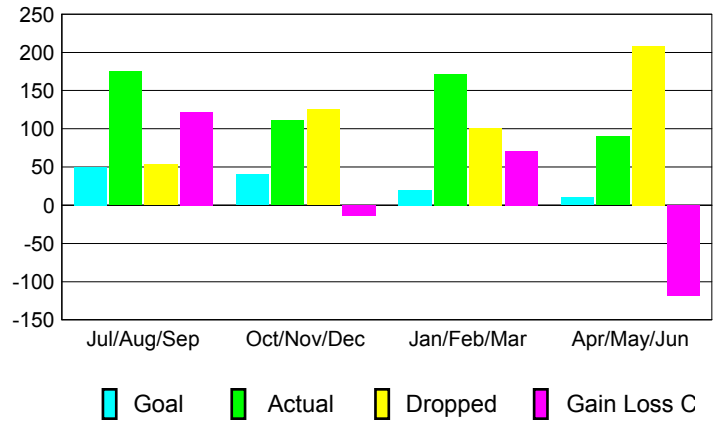

GMT: **Junichi Takata**

Location: **JAPAN**

GMT CA: **5**

CLUBS

Month	New Club Goal	Actual New Clubs	Actual Dropped Clubs	Gain/Loss of Clubs
2012-2013				
Jul/Aug/Sep	0	0	0	0
Oct/Nov/Dec	1	1	1	0
Jan/Feb/Mar	0	1	0	1
Apr/May/Jun	0	0	1	-1
Totals	1	2	2	0

Club Results 2012-2013
Goal, New, Dropped, Gain/Loss

YTD Status Quo Clubs 2012-2013

Status Quo Clubs Compared to Status Quo Members

Club Gain/Loss 2012-2013

MEMBERSHIP

Month	Net Memb Goal	Actual New Memb	Actual Dropped Memb	Gain/Loss of Memb
2012-2013				
Jul/Aug/Sep	50	175	53	122
Oct/Nov/Dec	40	111	125	-14
Jan/Feb/Mar	20	172	101	71
Apr/May/Jun	10	90	208	-118
Totals	120	548	487	61

Membership Results 2012-2013
Goal, New, Dropped, Gain/Loss

Gender Comparison 2012-2013

Membership Gain/Loss 2012-2013